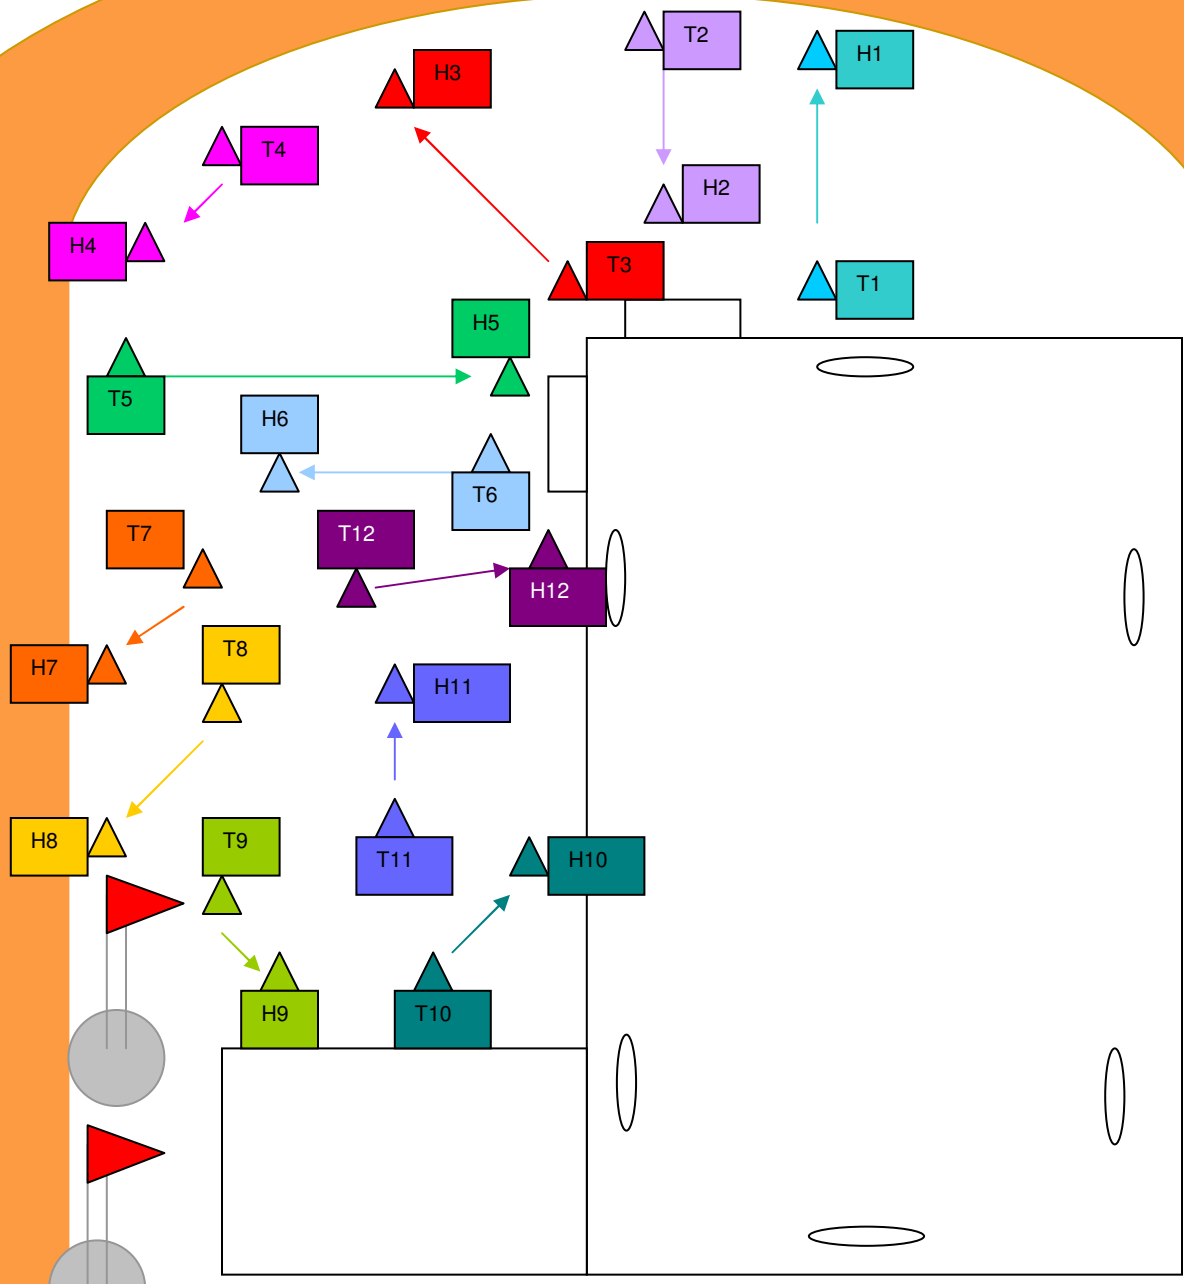

Team Golf Course

T#: Tee-off Area
 H#: Hole
 Follow the arrows from the T-off to the Hole.

1. Player 1 team 1 T's-off 1st; player 1 team 2 then T's-off.
2. Player 2 team 1 hits from where the golf ball landed from their teammate; player 2 team 2 hits from where the ball landed from their teammate.
3. Continue this process until the ball goes into the hole or until Max Attempts is reached.

Scoring:
 Hits=Strokes.
 Each team counts how many hits they took, then writes down the total for THAT hole.
 At the end of the course, total strokes for ALL holes.